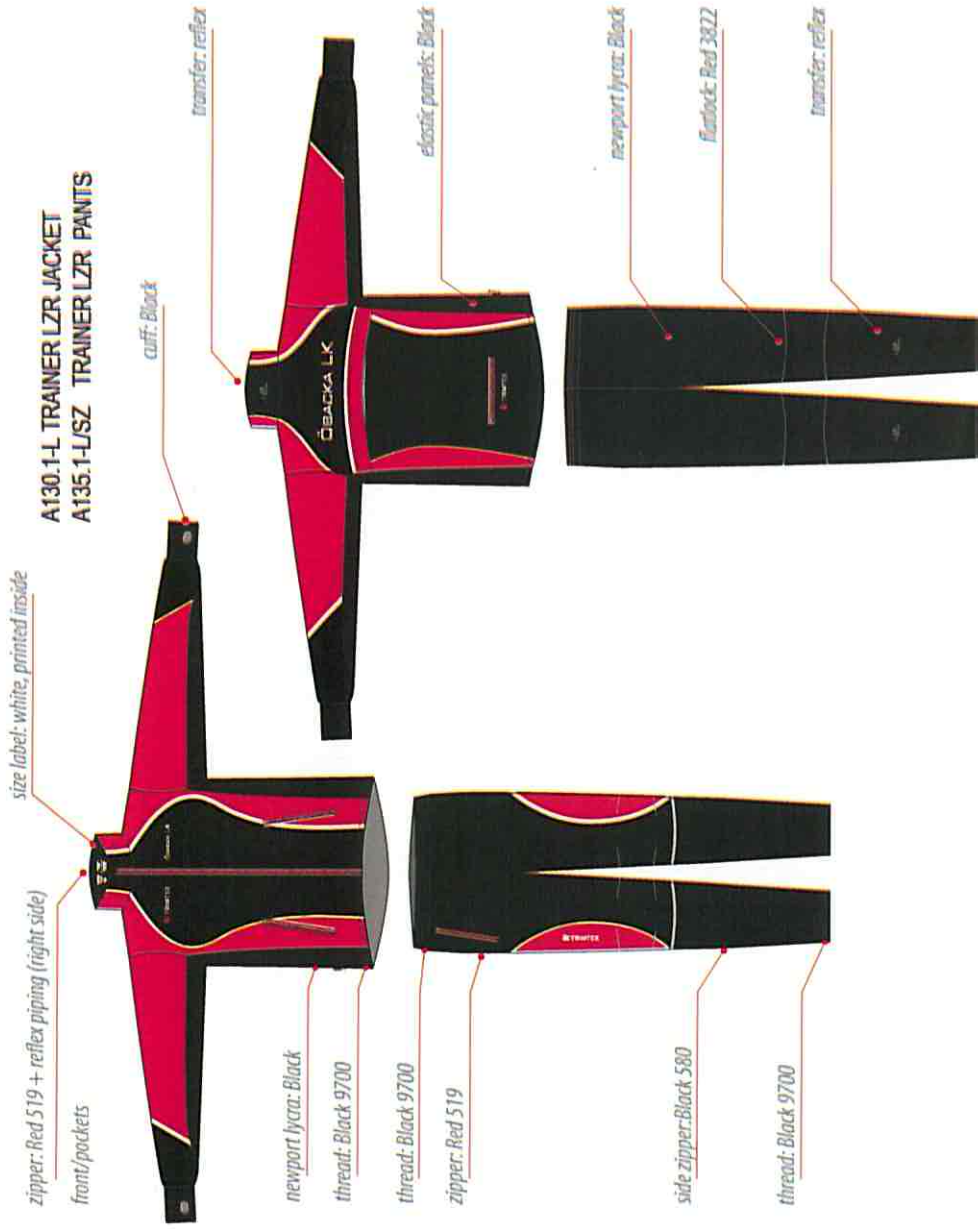

scale 1:15 (15%)

A130.1-L TRAINER LZR JACKET
A135.1-USZ TRAINER LZR PANTS

Trimtex contact: Pär Olafsson
 Designer: Kristina Seim
 Last connection: 31.01.2012

Colours in design: Black White Red

Order type / Additional notes:
 New order
 Re-order (no changes)
 Re-order (with changes)